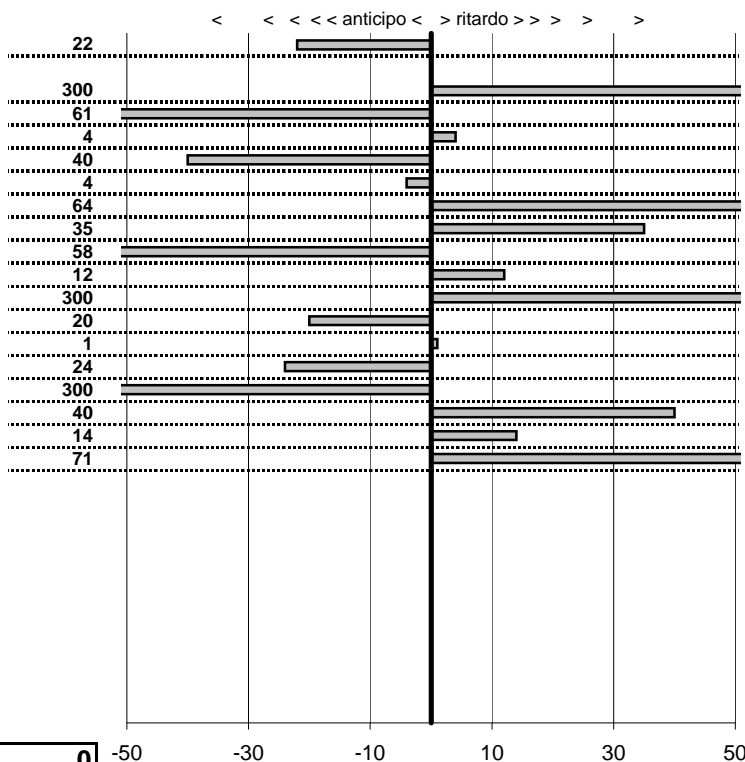

- Cronologi - Penalità - Statistiche -

CARBONI ANDREA
MORRIS COOPER S **10**

23 in classifica

prova	t.imposto	start	stop	t.netto
PA31-Cittareale 3	0:00:06,00	19:14:18,75	19:14:24,53	0:00:05,78
PA33-Cittareale 5	0:00:08,00	19:14:34,04	19:15:03,27	0:00:29,23
PA34-Pian De Roche 1	1:34:59,00	19:15:03,27	20:50:01,66	0:94:58,39
PA35-Pian De Roche 2	0:00:07,00	20:50:01,66	20:50:08,70	0:00:07,04
PA36-Pian De Roche 3	0:00:09,00	20:50:08,70	20:50:17,30	0:00:08,60
PA37-Pian De Roche 4	0:00:07,00	20:50:17,30	20:50:24,26	0:00:06,96
PA38-Campoforogna 1	0:11:59,00	20:50:24,26	21:02:23,90	0:11:59,64
PA39-Campoforogna 2	0:00:08,00	21:02:23,90	21:02:32,25	0:00:08,35
PA40-Campoforogna 3	0:00:07,00	21:02:32,25	21:02:38,67	0:00:06,42
PA41-Campoforogna 4	0:00:05,00	21:02:38,67	21:02:43,79	0:00:05,12
PA42-Campostella 1	0:24:55,00	21:02:43,79	21:28:09,86	0:25:26,07
PA43-Campostella 2	0:00:06,00	21:28:09,86	21:28:15,66	0:00:05,80
PA44-Campostella 3	0:00:07,00	21:28:15,66	21:28:22,67	0:00:07,01
PA45-Campostella 4	0:00:05,00	21:28:22,67	21:28:27,43	0:00:04,76
PA46-Vallolina 1	0:09:59,00	21:28:27,43	21:36:20,96	0:07:53,53
PA47-Vallolina 2	0:00:07,00	21:36:20,96	21:36:28,36	0:00:07,40
PA48-Vallolina 3	0:00:06,00	21:36:28,36	21:36:34,50	0:00:06,14
PA49-Vallolina 4	0:00:05,00	21:36:34,50	21:36:40,21	0:00:05,71

SOMMA PENALITA' **2.335**
MEDIA PENALITA' **48,6**

ALTRE PENALITA' **0**
TOTALE PENALITA' **3.923**