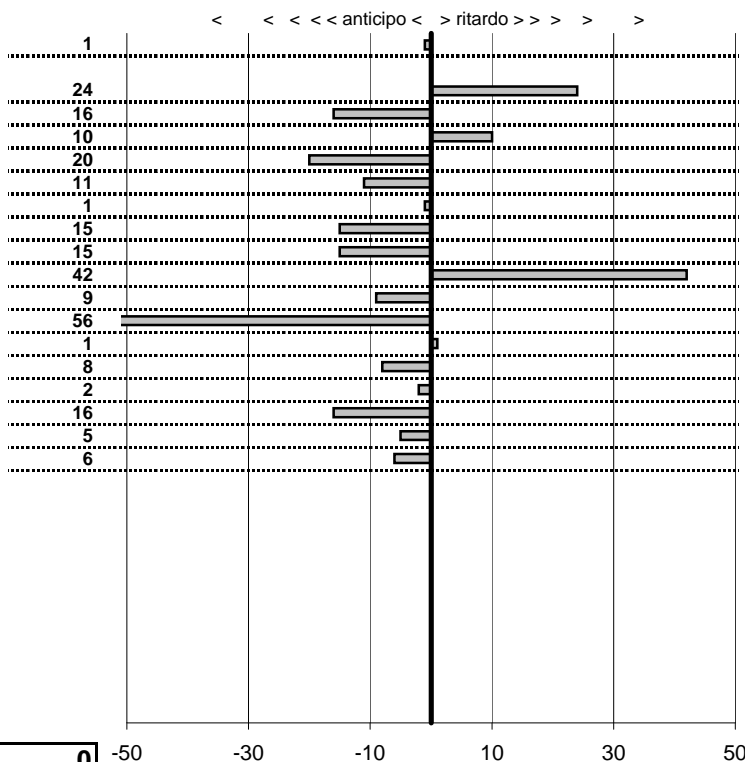

- Cronologi - Penalità - Statistiche -

**SERGENESE VINCENZO**  
**LANCIA FULVIA SPORT 1.3 S**

**24**

**17** in classifica

prova	t.imposto	start	stop	t.netto
PA31-Cittareale 3	0:00:06,00	19:29:00,21	19:29:06,20	0:00:05,99
PA33-Cittareale 5	0:00:08,00	19:29:14,62	19:29:22,86	0:00:08,24
PA34-Pian De Roche 1	1:34:59,00	19:29:22,86	21:04:21,70	0:94:58,84
PA35-Pian De Roche 2	0:00:07,00	21:04:21,70	21:04:28,80	0:00:07,10
PA36-Pian De Roche 3	0:00:09,00	21:04:28,80	21:04:37,60	0:00:08,80
PA37-Pian De Roche 4	0:00:07,00	21:04:37,60	21:04:44,49	0:00:06,89
PA38-Campoforogna 1	0:11:59,00	21:04:44,49	21:16:43,48	0:11:58,99
PA39-Campoforogna 2	0:00:08,00	21:16:43,48	21:16:51,33	0:00:07,85
PA40-Campoforogna 3	0:00:07,00	21:16:51,33	21:16:58,18	0:00:06,85
PA41-Campoforogna 4	0:00:05,00	21:16:58,18	21:17:03,60	0:00:05,42
PA42-Campostella 1	0:24:55,00	21:17:03,60	21:41:58,51	0:24:54,91
PA43-Campostella 2	0:00:06,00	21:41:58,51	21:42:03,95	0:00:05,44
PA44-Campostella 3	0:00:07,00	21:42:03,95	21:42:10,96	0:00:07,01
PA45-Campostella 4	0:00:05,00	21:42:10,96	21:42:15,88	0:00:04,92
PA46-Vallolina 1	0:09:59,00	21:42:15,88	21:52:14,86	0:09:58,98
PA47-Vallolina 2	0:00:07,00	21:52:14,86	21:52:21,70	0:00:06,84
PA48-Vallolina 3	0:00:06,00	21:52:21,70	21:52:27,65	0:00:05,95
PA49-Vallolina 4	0:00:05,00	21:52:27,65	21:52:32,59	0:00:04,94