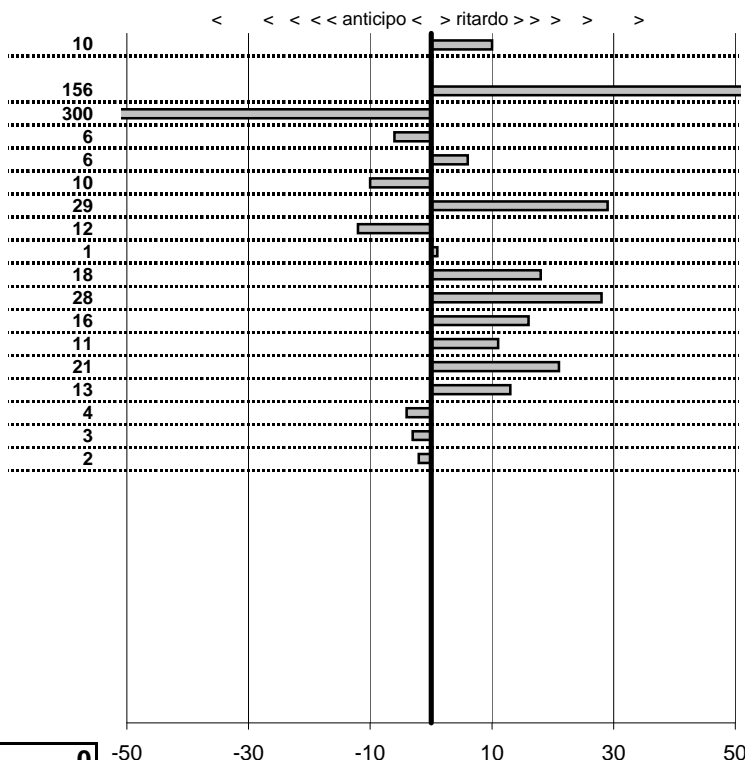

- Cronologi - Penalità - Statistiche -

**IVELLA ROBERTO**  
**LANCIA FULVIA COUPE'**

**11**

**14** in classifica

prova	t.imposto	start	stop	t.netto
PA31-Cittareale 3	0:00:06,00	19:15:24,64	19:15:30,74	0:00:06,10
PA33-Cittareale 5	0:00:08,00	19:15:40,24	19:15:49,80	0:00:09,56
PA34-Pian De Roche 1	1:34:59,00	19:15:49,80	20:50:44,58	0:94:54,78
PA35-Pian De Roche 2	0:00:07,00	20:50:44,58	20:50:51,52	0:00:06,94
PA36-Pian De Roche 3	0:00:09,00	20:50:51,52	20:51:00,58	0:00:09,06
PA37-Pian De Roche 4	0:00:07,00	20:51:00,58	20:51:07,48	0:00:06,90
PA38-Campoforogna 1	0:11:59,00	20:51:07,48	21:03:06,77	0:11:59,29
PA39-Campoforogna 2	0:00:08,00	21:03:06,77	21:03:14,65	0:00:07,88
PA40-Campoforogna 3	0:00:07,00	21:03:14,65	21:03:21,66	0:00:07,01
PA41-Campoforogna 4	0:00:05,00	21:03:21,66	21:03:26,84	0:00:05,18
PA42-Campostella 1	0:24:55,00	21:03:26,84	21:28:22,12	0:24:55,28
PA43-Campostella 2	0:00:06,00	21:28:16,12	21:28:22,28	0:00:06,16
PA44-Campostella 3	0:00:07,00	21:28:21,28	21:28:28,39	0:00:07,11
PA45-Campostella 4	0:00:05,00	21:28:28,39	21:28:33,60	0:00:05,21
PA46-Vallolina 1	0:09:59,00	21:28:33,60	21:38:32,73	0:09:59,13
PA47-Vallolina 2	0:00:07,00	21:38:38,67	21:38:45,63	0:00:06,96
PA48-Vallolina 3	0:00:06,00	21:38:45,63	21:38:51,60	0:00:05,97
PA49-Vallolina 4	0:00:05,00	21:38:51,60	21:38:56,58	0:00:04,98