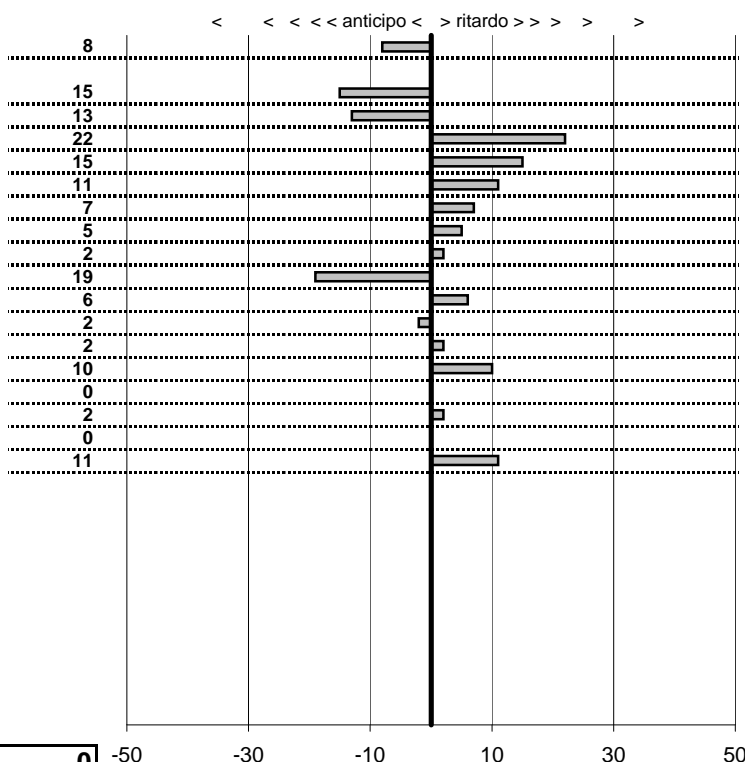

- Cronologi - Penalità - Statistiche -

BUCCIONI MASSIMILIANO
AUTOBIANCHI A 112 ABARTH

12

5 in classifica

prova	t.imposto	start	stop	t.netto
PA31-Cittareale 3	0:00:06,00	19:16:26,46	19:16:32,38	0:00:05,92
PA33-Cittareale 5	0:00:08,00	19:16:40,49	19:16:48,34	0:00:07,85
PA34-Pian De Roche 1	1:34:59,00	19:16:48,34	20:51:47,47	0:94:59,13
PA35-Pian De Roche 2	0:00:07,00	20:51:47,47	20:51:54,69	0:00:07,22
PA36-Pian De Roche 3	0:00:09,00	20:51:54,69	20:52:03,84	0:00:09,15
PA37-Pian De Roche 4	0:00:07,00	20:52:03,84	20:52:10,95	0:00:07,11
PA38-Campoforogna 1	0:11:59,00	20:52:10,95	21:04:10,02	0:11:59,07
PA39-Campoforogna 2	0:00:08,00	21:04:10,02	21:04:18,07	0:00:08,05
PA40-Campoforogna 3	0:00:07,00	21:04:18,07	21:04:25,09	0:00:07,02
PA41-Campoforogna 4	0:00:05,00	21:04:25,09	21:04:29,90	0:00:04,81
PA42-Campostella 1	0:24:55,00	21:04:29,90	21:29:24,96	0:24:55,06
PA43-Campostella 2	0:00:06,00	21:29:24,96	21:29:30,94	0:00:05,98
PA44-Campostella 3	0:00:07,00	21:29:30,94	21:29:37,96	0:00:07,02
PA45-Campostella 4	0:00:05,00	21:29:37,96	21:29:43,06	0:00:05,10
PA46-Vallolina 1	0:09:59,00	21:29:43,06	21:39:42,06	0:09:59,00
PA47-Vallolina 2	0:00:07,00	21:39:42,06	21:39:49,08	0:00:07,02
PA48-Vallolina 3	0:00:06,00	21:39:49,08	21:39:55,08	0:00:06,00
PA49-Vallolina 4	0:00:05,00	21:39:55,08	21:40:00,19	0:00:05,11

SOMMA PENALITA' **347**
MEDIA PENALITA' **7,2**

ALTRE PENALITA' **0**
TOTALE PENALITA' **628**