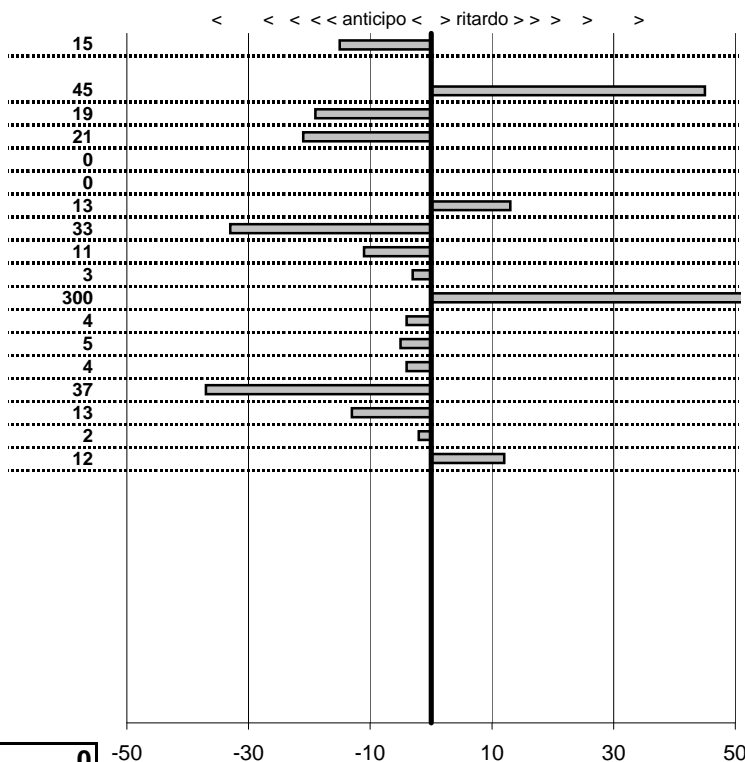

- Cronologi - Penalità - Statistiche -

**DE ANGELIS ERMANNO** **15**  
 LANCIA APRILIA 1500

**11** in classifica

prova	t.imposto	start	stop	t.netto
PA31-Cittareale 3	0:00:06,00	19:19:41,11	19:19:46,96	0:00:05,85
PA33-Cittareale 5	0:00:08,00	19:19:55,67	19:20:04,12	0:00:08,45
PA34-Pian De Roche 1	1:34:59,00	19:20:04,12	20:55:03,31	0:94:59,19
PA35-Pian De Roche 2	0:00:07,00	20:55:03,31	20:55:10,10	0:00:06,79
PA36-Pian De Roche 3	0:00:09,00	20:55:10,10	20:55:19,10	0:00:09,00
PA37-Pian De Roche 4	0:00:07,00	20:55:19,10	20:55:26,10	0:00:07,00
PA38-Campoforogna 1	0:11:59,00	20:55:26,10	21:07:25,23	0:11:59,13
PA39-Campoforogna 2	0:00:08,00	21:07:25,23	21:07:32,90	0:00:07,67
PA40-Campoforogna 3	0:00:07,00	21:07:32,90	21:07:39,79	0:00:06,89
PA41-Campoforogna 4	0:00:05,00	21:07:39,79	21:07:44,76	0:00:04,97
PA42-Campostella 1	0:24:55,00	21:07:44,76	21:36:59,14	0:29:14,38
PA43-Campostella 2	0:00:06,00	21:36:59,14	21:37:05,10	0:00:05,96
PA44-Campostella 3	0:00:07,00	21:37:05,10	21:37:12,05	0:00:06,95
PA45-Campostella 4	0:00:05,00	21:37:12,05	21:37:17,01	0:00:04,96
PA46-Vallolina 1	0:09:59,00	21:37:17,01	21:47:15,64	0:09:58,63
PA47-Vallolina 2	0:00:07,00	21:47:15,64	21:47:22,51	0:00:06,87
PA48-Vallolina 3	0:00:06,00	21:47:22,51	21:47:28,49	0:00:05,98
PA49-Vallolina 4	0:00:05,00	21:47:28,49	21:47:33,61	0:00:05,12