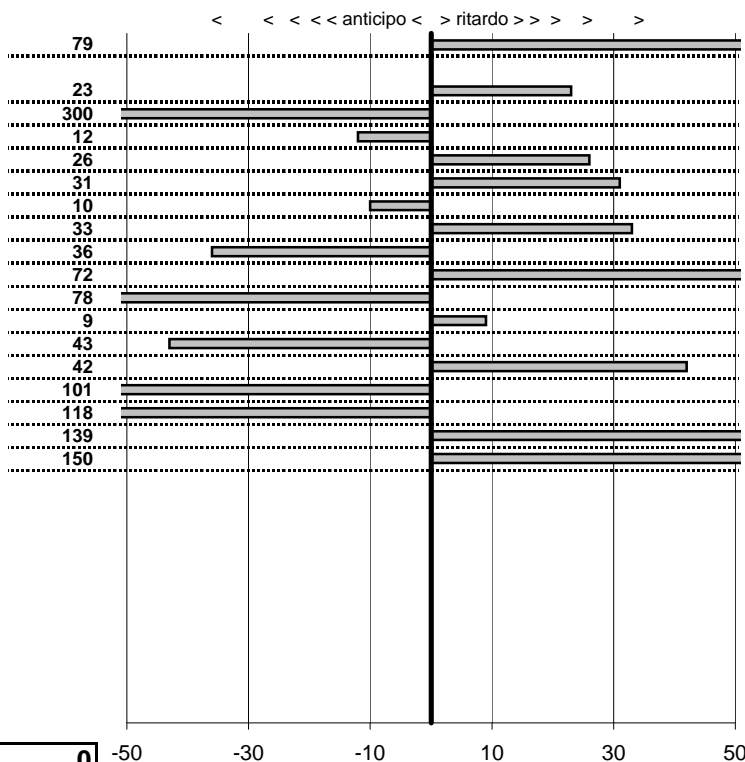

- Cronologi - Penalità - Statistiche -

MAINAS GIANLUCA **49**
A.R. 2000

46 in classifica

prova	t.imposto	start	stop	t.netto
PA31-Cittareale 3	0:00:06,00	19:53:16,99	19:53:23,78	0:00:06,79
PA33-Cittareale 5	0:00:08,00	19:53:34,68	19:53:42,91	0:00:08,23
PA34-Pian De Roche 1	1:34:59,00	19:53:42,91	21:28:35,47	0:94:52,56
PA35-Pian De Roche 2	0:00:07,00	21:28:35,47	21:28:42,35	0:00:06,88
PA36-Pian De Roche 3	0:00:09,00	21:28:42,35	21:28:51,61	0:00:09,26
PA37-Pian De Roche 4	0:00:07,00	21:28:51,61	21:28:58,92	0:00:07,31
PA38-Campoforogna 1	0:11:59,00	21:28:58,92	21:40:57,82	0:11:58,90
PA39-Campoforogna 2	0:00:08,00	21:40:57,82	21:41:06,15	0:00:08,33
PA40-Campoforogna 3	0:00:07,00	21:41:06,15	21:41:12,79	0:00:06,64
PA41-Campoforogna 4	0:00:05,00	21:41:12,79	21:41:18,51	0:00:05,72
PA42-Campostella 1	0:24:55,00	21:41:18,51	22:06:12,73	0:24:54,22
PA43-Campostella 2	0:00:06,00	22:06:12,73	22:06:18,82	0:00:06,09
PA44-Campostella 3	0:00:07,00	22:06:18,82	22:06:25,39	0:00:06,57
PA45-Campostella 4	0:00:05,00	22:06:25,39	22:06:30,81	0:00:05,42
PA46-Vallolina 1	0:09:59,00	22:06:30,81	22:16:28,80	0:09:57,99
PA47-Vallolina 2	0:00:07,00	22:16:28,80	22:16:34,62	0:00:05,82
PA48-Vallolina 3	0:00:06,00	22:16:34,62	22:16:42,01	0:00:07,39
PA49-Vallolina 4	0:00:05,00	22:16:42,01	22:16:48,51	0:00:06,50

SOMMA PENALITA' 4.017
MEDIA PENALITA' 83,7

ALTRE PENALITA' 0
TOTALE PENALITA' 12.051