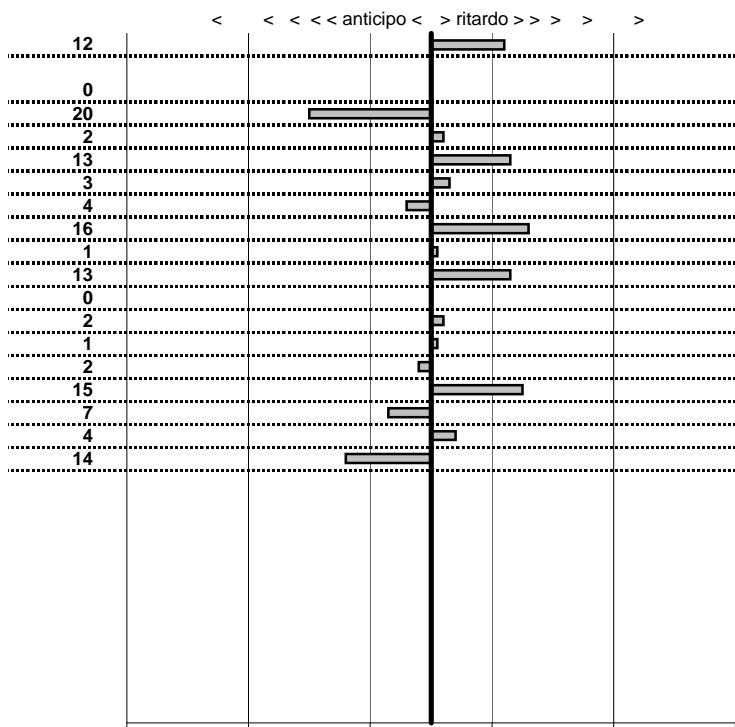

- Cronologi - Penalità - Statistiche -

MARCELLI MAURO
INNOCENTI MINI COOPER

8

4 in classifica

prova	t.imposto	start	stop	t.netto
PA31-Cittareale 3	0:00:06,00	19:12:26,99	19:12:33,11	0:00:06,12
PA33-Cittareale 5	0:00:08,00	19:12:40,85	19:12:48,85	0:00:08,00
PA34-Pian De Roche 1	1:34:59,00	19:12:48,85	20:47:47,65	0:94:58,80
PA35-Pian De Roche 2	0:00:07,00	20:47:47,65	20:47:54,67	0:00:07,02
PA36-Pian De Roche 3	0:00:09,00	20:47:54,67	20:48:03,80	0:00:09,13
PA37-Pian De Roche 4	0:00:07,00	20:48:03,80	20:48:10,83	0:00:07,03
PA38-Campoforogna 1	0:11:59,00	20:48:10,83	21:00:09,79	0:11:58,96
PA39-Campoforogna 2	0:00:08,00	21:00:09,79	21:00:17,95	0:00:08,16
PA40-Campoforogna 3	0:00:07,00	21:00:17,95	21:00:24,96	0:00:07,01
PA41-Campoforogna 4	0:00:05,00	21:00:24,96	21:00:30,09	0:00:05,13
PA42-Campostella 1	0:24:55,00	21:00:30,09	21:25:25,09	0:24:55,00
PA43-Campostella 2	0:00:06,00	21:25:25,09	21:25:31,11	0:00:06,02
PA44-Campostella 3	0:00:07,00	21:25:31,11	21:25:38,12	0:00:07,01
PA45-Campostella 4	0:00:05,00	21:25:38,12	21:25:43,10	0:00:04,98
PA46-Vallolina 1	0:09:59,00	21:25:43,10	21:35:42,25	0:09:59,15
PA47-Vallolina 2	0:00:07,00	21:35:42,25	21:35:49,18	0:00:06,93
PA48-Vallolina 3	0:00:06,00	21:35:49,18	21:35:55,22	0:00:06,04
PA49-Vallolina 4	0:00:05,00	21:35:55,22	21:36:00,08	0:00:04,86

SOMMA PENALITA' 331
MEDIA PENALITA' 6,9

ALTRE PENALITA' 0
TOTALE PENALITA' 553