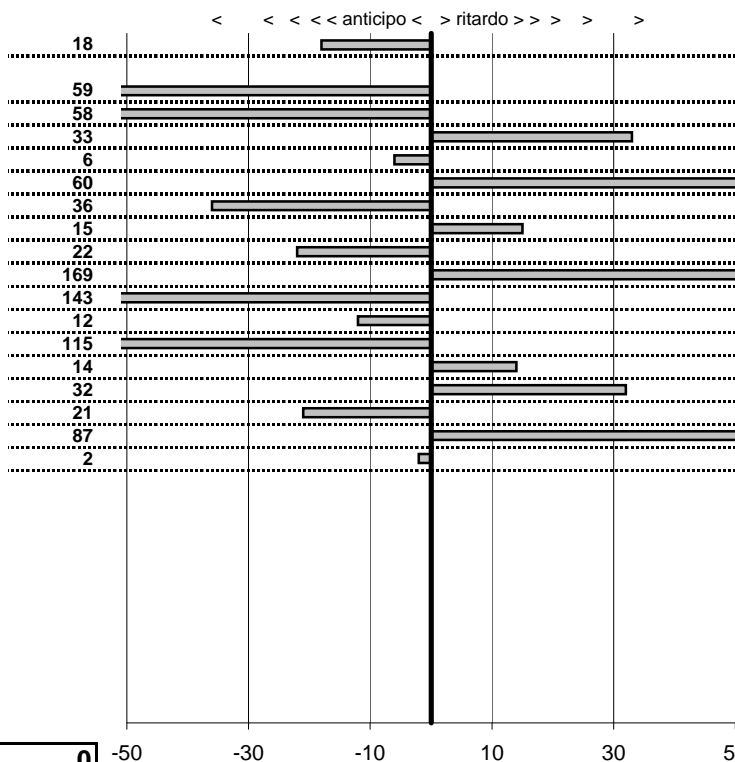

- Cronologi - Penalità - Statistiche -

**MARRUCCI CARLO** **47**  
**LANCIA FULVIA COUPE'**

**39** in classifica

prova	t.imposto	start	stop	t.netto
PA31-Cittareale 3	0:00:06,00	19:51:08,88	19:51:14,70	0:00:05,82
PA33-Cittareale 5	0:00:08,00	19:51:22,55	19:51:29,96	0:00:07,41
PA34-Pian De Roche 1	1:34:59,00	19:51:29,96	21:26:28,38	0:94:58,42
PA35-Pian De Roche 2	0:00:07,00	21:26:28,38	21:26:35,71	0:00:07,33
PA36-Pian De Roche 3	0:00:09,00	21:26:35,71	21:26:44,65	0:00:08,94
PA37-Pian De Roche 4	0:00:07,00	21:26:44,65	21:26:52,25	0:00:07,60
PA38-Campoforogna 1	0:11:59,00	21:26:52,25	21:38:50,89	0:11:58,64
PA39-Campoforogna 2	0:00:08,00	21:38:50,89	21:38:59,04	0:00:08,15
PA40-Campoforogna 3	0:00:07,00	21:38:59,04	21:39:05,82	0:00:06,78
PA41-Campoforogna 4	0:00:05,00	21:39:05,82	21:39:12,51	0:00:06,69
PA42-Campostella 1	0:24:55,00	21:39:12,51	22:04:06,08	0:24:53,57
PA43-Campostella 2	0:00:06,00	22:04:06,08	22:04:11,96	0:00:05,88
PA44-Campostella 3	0:00:07,00	22:04:11,96	22:04:17,81	0:00:05,85
PA45-Campostella 4	0:00:05,00	22:04:17,81	22:04:22,95	0:00:05,14
PA46-Vallolina 1	0:09:59,00	22:04:22,95	22:14:22,27	0:09:59,32
PA47-Vallolina 2	0:00:07,00	22:14:22,27	22:14:29,06	0:00:06,79
PA48-Vallolina 3	0:00:06,00	22:14:29,06	22:14:35,93	0:00:06,87
PA49-Vallolina 4	0:00:05,00	22:14:35,93	22:14:40,91	0:00:04,98