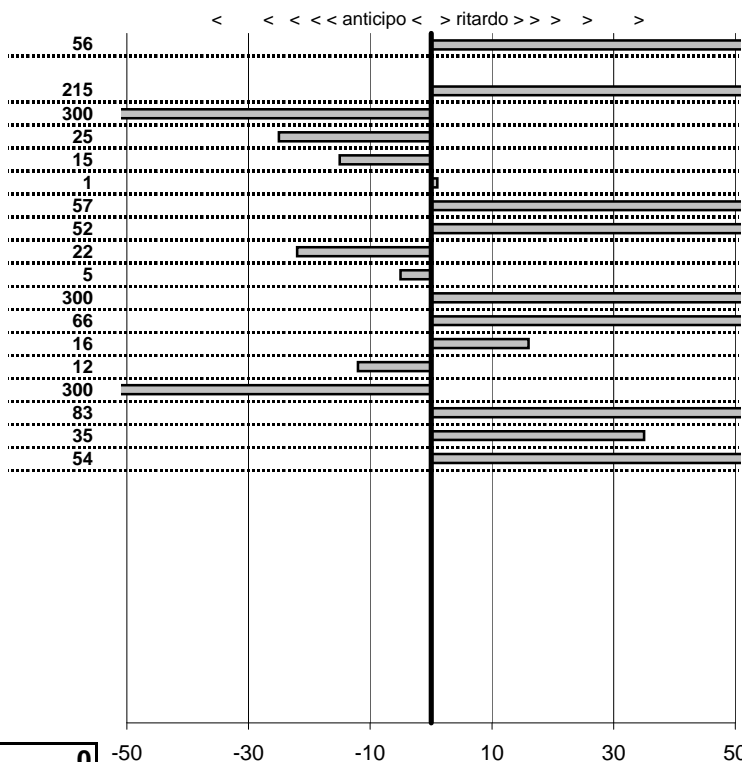

- Cronologi - Penalità - Statistiche -

**GATTI ENZO**  
 LANCIA FULVIA SPORT 1.3 S

**18**

**24** in classifica

prova	t.imposto	start	stop	t.netto
PA31-Cittareale 3	0:00:06,00	19:22:54,30	19:23:00,86	0:00:06,56
PA33-Cittareale 5	0:00:08,00	19:23:10,46	19:23:20,61	0:00:10,15
PA34-Pian De Roche 1	1:34:59,00	19:23:20,61	20:58:11,90	0:94:51,29
PA35-Pian De Roche 2	0:00:07,00	20:58:11,90	20:58:18,65	0:00:06,75
PA36-Pian De Roche 3	0:00:09,00	20:58:18,65	20:58:27,50	0:00:08,85
PA37-Pian De Roche 4	0:00:07,00	20:58:27,50	20:58:34,51	0:00:07,01
PA38-Campoforogna 1	0:11:59,00	20:58:34,51	21:10:34,08	0:11:59,57
PA39-Campoforogna 2	0:00:08,00	21:10:34,08	21:10:42,60	0:00:08,52
PA40-Campoforogna 3	0:00:07,00	21:10:42,60	21:10:49,38	0:00:06,78
PA41-Campoforogna 4	0:00:05,00	21:10:49,38	21:10:54,33	0:00:04,95
PA42-Campostella 1	0:24:55,00	21:10:54,33	21:36:34,14	0:25:39,81
PA43-Campostella 2	0:00:06,00	21:36:34,14	21:36:40,80	0:00:06,66
PA44-Campostella 3	0:00:07,00	21:36:40,80	21:36:47,96	0:00:07,16
PA45-Campostella 4	0:00:05,00	21:36:47,96	21:36:52,84	0:00:04,88
PA46-Vallolina 1	0:09:59,00	21:36:52,84	21:46:47,07	0:09:54,23
PA47-Vallolina 2	0:00:07,00	21:46:47,07	21:46:54,90	0:00:07,83
PA48-Vallolina 3	0:00:06,00	21:46:54,90	21:47:01,25	0:00:06,35
PA49-Vallolina 4	0:00:05,00	21:47:01,25	21:47:06,79	0:00:05,54