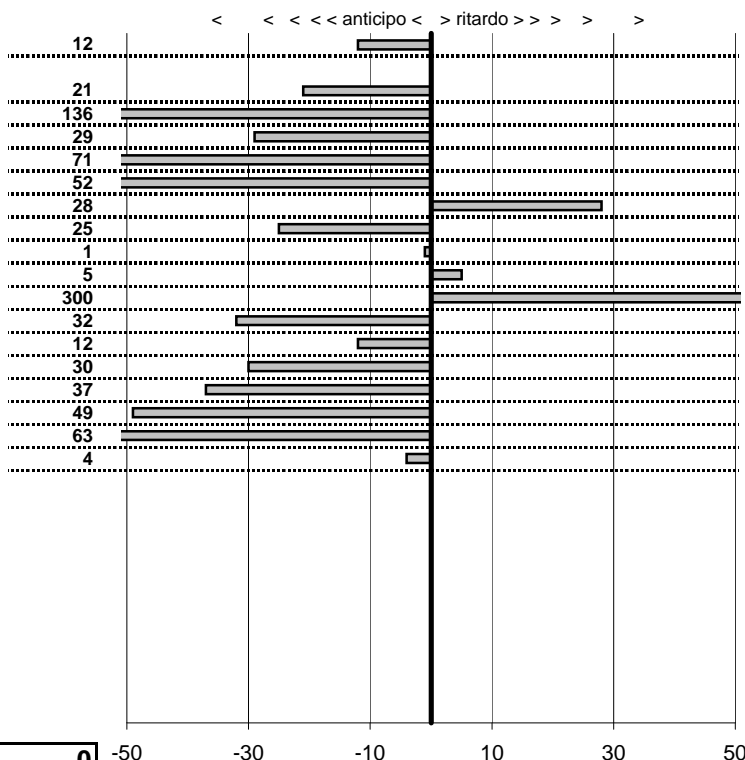

- Cronologi - Penalità - Statistiche -

NATALE MARCO
MERCEDES 230 SL

38

37 in classifica

prova	t.imposto	start	stop	t.netto
PA31-Cittareale 3	0:00:06,00	19:43:04,26	19:43:10,14	0:00:05,88
PA33-Cittareale 5	0:00:08,00	19:43:18,30	19:43:26,09	0:00:07,79
PA34-Pian De Roche 1	1:34:59,00	19:43:26,09	21:18:23,73	0:94:57,64
PA35-Pian De Roche 2	0:00:07,00	21:18:23,73	21:18:30,44	0:00:06,71
PA36-Pian De Roche 3	0:00:09,00	21:18:30,44	21:18:38,73	0:00:08,29
PA37-Pian De Roche 4	0:00:07,00	21:18:38,73	21:18:45,21	0:00:06,48
PA38-Campoforogna 1	0:11:59,00	21:18:45,21	21:30:44,49	0:11:59,28
PA39-Campoforogna 2	0:00:08,00	21:30:44,49	21:30:52,24	0:00:07,75
PA40-Campoforogna 3	0:00:07,00	21:30:52,24	21:30:59,23	0:00:06,99
PA41-Campoforogna 4	0:00:05,00	21:30:59,23	21:31:04,28	0:00:05,05
PA42-Campostella 1	0:24:55,00	21:31:04,28	21:57:01,29	0:25:57,01
PA43-Campostella 2	0:00:06,00	21:57:01,29	21:57:06,97	0:00:05,68
PA44-Campostella 3	0:00:07,00	21:57:06,97	21:57:13,85	0:00:06,88
PA45-Campostella 4	0:00:05,00	21:57:13,85	21:57:18,55	0:00:04,70
PA46-Vallolina 1	0:09:59,00	21:57:18,55	22:07:17,18	0:09:58,63
PA47-Vallolina 2	0:00:07,00	22:07:17,18	22:07:23,69	0:00:06,51
PA48-Vallolina 3	0:00:06,00	22:07:23,69	22:07:29,06	0:00:05,37
PA49-Vallolina 4	0:00:05,00	22:07:29,06	22:07:34,02	0:00:04,96

SOMMA PENALITA' **2.924**
MEDIA PENALITA' **60,9**

ALTRE PENALITA' **0**
TOTALE PENALITA' **8.772**