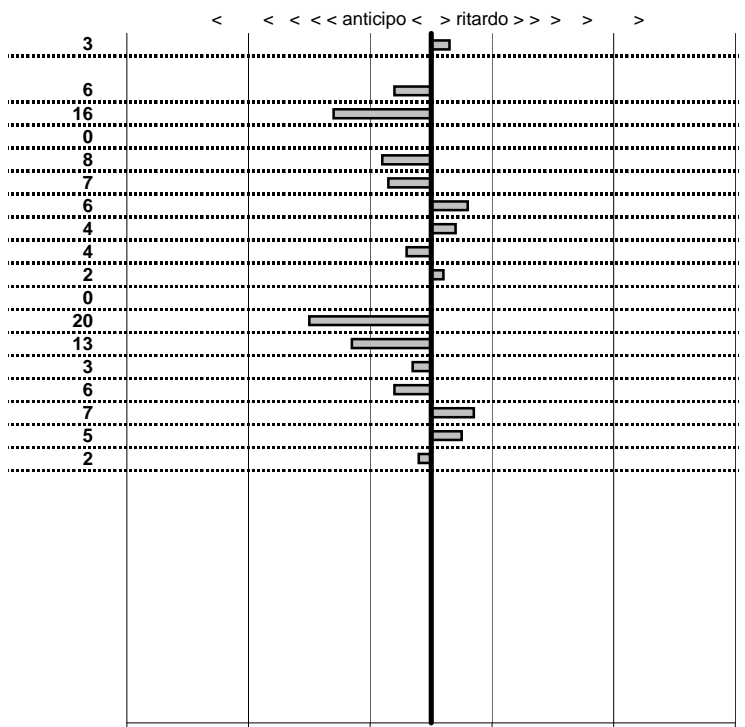

- Cronologi - Penalità - Statistiche -

MAZZELLA GUIDO A.R. GT 1600 VELOCE	6
---------------------------------------	---

**6** in classifica

prova	t.imposto	start	stop	t.netto
PA31-Cittareale 3	0:00:06,00	19:10:19,94	19:10:25,97	0:00:06,03
PA33-Cittareale 5	0:00:08,00	19:10:33,18	19:10:41,12	0:00:07,94
PA34-Pian De Roche 1	1:34:59,00	19:10:41,12	20:45:39,96	0:94:58,84
PA35-Pian De Roche 2	0:00:07,00	20:45:39,96	20:45:46,96	0:00:07,00
PA36-Pian De Roche 3	0:00:09,00	20:45:46,96	20:45:55,88	0:00:08,92
PA37-Pian De Roche 4	0:00:07,00	20:45:55,88	20:46:02,81	0:00:06,93
PA38-Campoforogna 1	0:11:59,00	20:46:02,81	20:58:01,87	0:11:59,06
PA39-Campoforogna 2	0:00:08,00	20:58:01,87	20:58:09,91	0:00:08,04
PA40-Campoforogna 3	0:00:07,00	20:58:09,91	20:58:16,87	0:00:06,96
PA41-Campoforogna 4	0:00:05,00	20:58:16,87	20:58:21,89	0:00:05,02
PA42-Campostella 1	0:24:55,00	20:58:21,89	21:23:16,89	0:24:55,00
PA43-Campostella 2	0:00:06,00	21:23:16,89	21:23:22,69	0:00:05,80
PA44-Campostella 3	0:00:07,00	21:23:22,69	21:23:29,56	0:00:06,87
PA45-Campostella 4	0:00:05,00	21:23:29,56	21:23:34,53	0:00:04,97
PA46-Vallolina 1	0:09:59,00	21:23:34,53	21:33:33,47	0:09:58,94
PA47-Vallolina 2	0:00:07,00	21:33:33,47	21:33:40,54	0:00:07,07
PA48-Vallolina 3	0:00:06,00	21:33:40,54	21:33:46,59	0:00:06,05
PA49-Vallolina 4	0:00:05,00	21:33:46,59	21:33:51,57	0:00:04,98