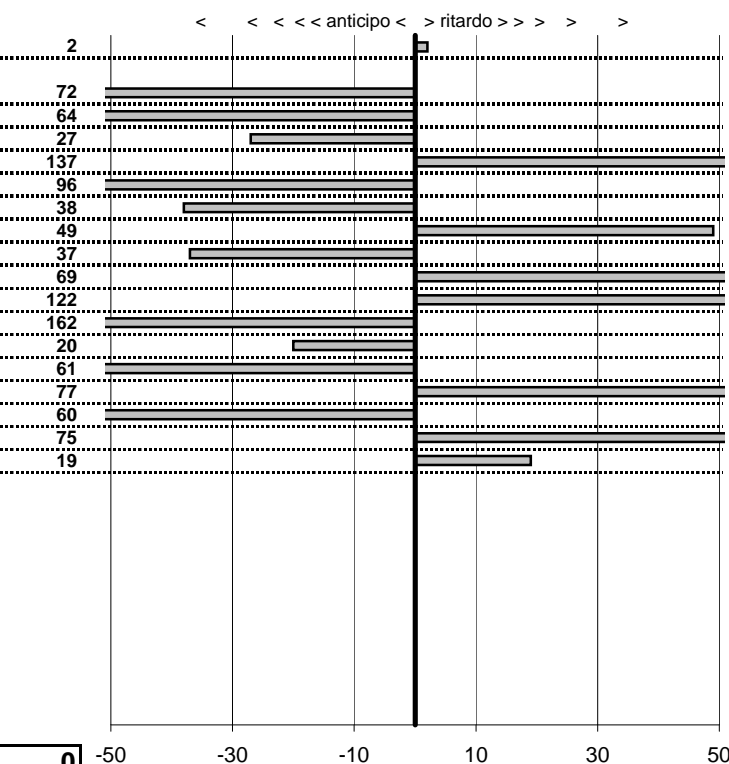

- Cronologi - Penalità - Statistiche -

MONTAGANO GIANLUCA **48**
PORSCHE 911

32 in classifica

prova	t.imposto	start	stop	t.netto
PA31-Cittareale 3	0:00:06,00	19:52:08,84	19:52:14,86	0:00:06,02
PA33-Cittareale 5	0:00:08,00	19:52:22,98	19:52:30,26	0:00:07,28
PA34-Pian De Roche 1	1:34:59,00	19:52:30,26	21:27:28,62	0:94:58,36
PA35-Pian De Roche 2	0:00:07,00	21:27:28,62	21:27:35,35	0:00:06,73
PA36-Pian De Roche 3	0:00:09,00	21:27:35,35	21:27:45,72	0:00:10,37
PA37-Pian De Roche 4	0:00:07,00	21:27:45,72	21:27:51,76	0:00:06,04
PA38-Campoforogna 1	0:11:59,00	21:27:51,76	21:39:50,38	0:11:58,62
PA39-Campoforogna 2	0:00:08,00	21:39:50,38	21:39:58,87	0:00:08,49
PA40-Campoforogna 3	0:00:07,00	21:39:58,87	21:40:05,50	0:00:06,63
PA41-Campoforogna 4	0:00:05,00	21:40:05,50	21:40:11,19	0:00:05,69
PA42-Campostella 1	0:24:55,00	21:40:11,19	22:05:07,41	0:24:56,22
PA43-Campostella 2	0:00:06,00	22:05:07,41	22:05:11,79	0:00:04,38
PA44-Campostella 3	0:00:07,00	22:05:11,79	22:05:18,59	0:00:06,80
PA45-Campostella 4	0:00:05,00	22:05:18,59	22:05:22,98	0:00:04,39
PA46-Vallolina 1	0:09:59,00	22:05:22,98	22:15:22,75	0:09:59,77
PA47-Vallolina 2	0:00:07,00	22:15:22,75	22:15:29,15	0:00:06,40
PA48-Vallolina 3	0:00:06,00	22:15:29,15	22:15:35,90	0:00:06,75
PA49-Vallolina 4	0:00:05,00	22:15:35,90	22:15:41,09	0:00:05,19

SOMMA PENALITA' **2.528**
MEDIA PENALITA' **52,7**

ALTRE PENALITA' **0**
TOTALE PENALITA' **7.584**