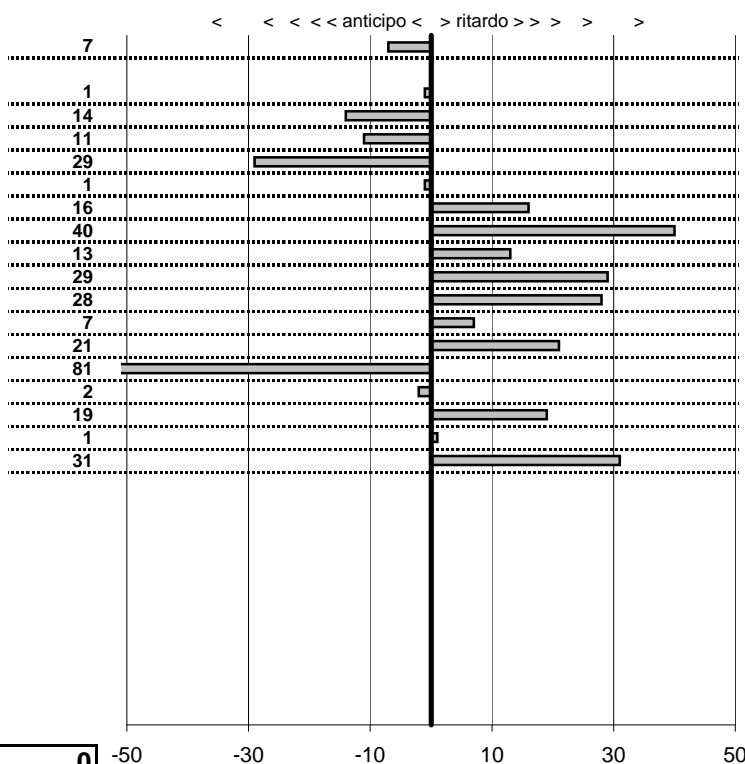

- Cronologi - Penalità - Statistiche -

TRAINA LUIGI
A.R. GIULIA 1300 TI

25

10 in classifica

prova	t.imposto	start	stop	t.netto
PA31-Cittareale 3	0:00:06,00	19:30:00,30	19:30:06,23	0:00:05,93
PA33-Cittareale 5	0:00:08,00	19:30:14,64	19:30:22,63	0:00:07,99
PA34-Pian De Roche 1	1:34:59,00	19:30:22,63	21:05:21,49	0:94:58,86
PA35-Pian De Roche 2	0:00:07,00	21:05:21,49	21:05:28,38	0:00:06,89
PA36-Pian De Roche 3	0:00:09,00	21:05:28,38	21:05:37,09	0:00:08,71
PA37-Pian De Roche 4	0:00:07,00	21:05:37,09	21:05:44,08	0:00:06,99
PA38-Campoforogna 1	0:11:59,00	21:05:44,08	21:17:43,24	0:11:59,16
PA39-Campoforogna 2	0:00:08,00	21:17:43,24	21:17:51,64	0:00:08,40
PA40-Campoforogna 3	0:00:07,00	21:17:51,64	21:17:58,77	0:00:07,13
PA41-Campoforogna 4	0:00:05,00	21:17:58,77	21:18:04,06	0:00:05,29
PA42-Campostella 1	0:24:55,00	21:18:04,06	21:42:59,34	0:24:55,28
PA43-Campostella 2	0:00:06,00	21:42:59,34	21:43:05,41	0:00:06,07
PA44-Campostella 3	0:00:07,00	21:43:04,41	21:43:11,62	0:00:07,21
PA45-Campostella 4	0:00:05,00	21:43:11,62	21:43:15,81	0:00:04,19
PA46-Vallolina 1	0:09:59,00	21:43:15,81	21:53:14,79	0:09:58,98
PA47-Vallolina 2	0:00:07,00	21:53:14,79	21:53:21,98	0:00:07,19
PA48-Vallolina 3	0:00:06,00	21:53:21,98	21:53:27,99	0:00:06,01
PA49-Vallolina 4	0:00:05,00	21:53:27,99	21:53:33,30	0:00:05,31

SOMMA PENALITA' **740**
MEDIA PENALITA' **15,4**

ALTRE PENALITA' **0**
TOTALE PENALITA' **1.251**