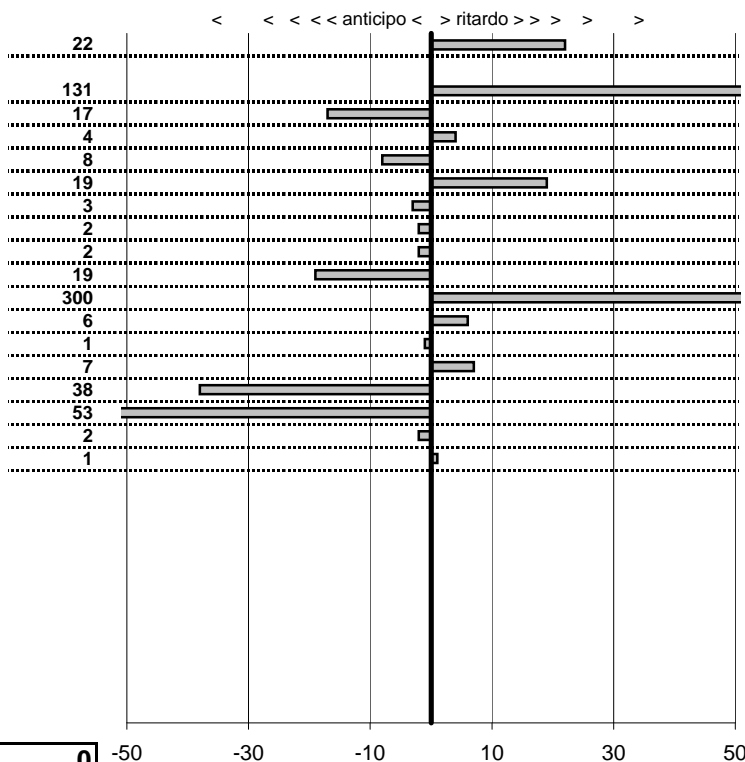

- Cronologi - Penalità - Statistiche -

TICCHIONI FAUSTO
AUTOBIANCHI A 112 ABARTH **28**

16 in classifica

prova	t.imposto	start	stop	t.netto
PA31-Cittareale 3	0:00:06,00	19:32:59,24	19:33:05,46	0:00:06,22
PA33-Cittareale 5	0:00:08,00	19:33:14,62	19:33:23,93	0:00:09,31
PA34-Pian De Roche 1	1:34:59,00	19:33:23,93	21:08:23,10	0:94:59,17
PA35-Pian De Roche 2	0:00:07,00	21:08:23,10	21:08:30,14	0:00:07,04
PA36-Pian De Roche 3	0:00:09,00	21:08:30,14	21:08:39,06	0:00:08,92
PA37-Pian De Roche 4	0:00:07,00	21:08:39,06	21:08:46,25	0:00:07,19
PA38-Campoforogna 1	0:11:59,00	21:08:46,25	21:20:45,22	0:11:58,97
PA39-Campoforogna 2	0:00:08,00	21:20:45,22	21:20:53,20	0:00:07,98
PA40-Campoforogna 3	0:00:07,00	21:20:53,20	21:21:00,18	0:00:06,98
PA41-Campoforogna 4	0:00:05,00	21:21:00,18	21:21:04,99	0:00:04,81
PA42-Campostella 1	0:24:55,00	21:21:04,99	21:46:05,11	0:25:00,12
PA43-Campostella 2	0:00:06,00	21:46:05,11	21:46:11,17	0:00:06,06
PA44-Campostella 3	0:00:07,00	21:46:11,17	21:46:18,16	0:00:06,99
PA45-Campostella 4	0:00:05,00	21:46:18,16	21:46:23,23	0:00:05,07
PA46-Vallolina 1	0:09:59,00	21:46:23,23	21:56:21,85	0:09:58,62
PA47-Vallolina 2	0:00:07,00	21:56:21,85	21:56:28,32	0:00:06,47
PA48-Vallolina 3	0:00:06,00	21:56:28,32	21:56:34,30	0:00:05,98
PA49-Vallolina 4	0:00:05,00	21:56:34,30	21:56:39,31	0:00:05,01

SOMMA PENALITA' **968**
MEDIA PENALITA' **20,2**

ALTRE PENALITA' **0**
TOTALE PENALITA' **1.742**