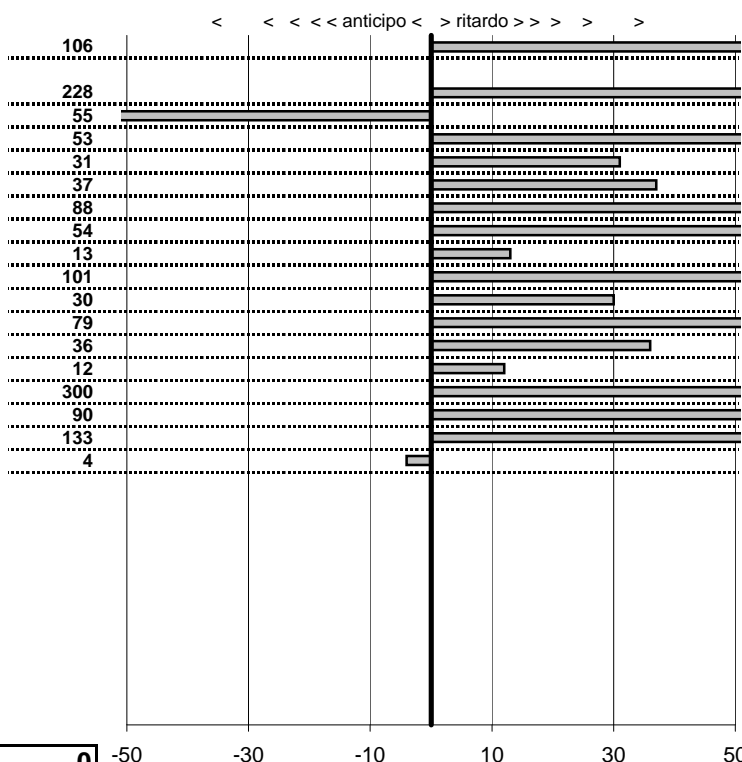

- Cronologi - Penalità - Statistiche -

BOZZARDI GINO MASERATI MERAK	30
---------------------------------	----

**25** in classifica

prova	t.imposto	start	stop	t.netto
PA31-Cittareale 3	0:00:06,00	19:35:13,34	19:35:20,40	0:00:07,06
PA33-Cittareale 5	0:00:08,00	19:35:34,42	19:35:44,70	0:00:10,28
PA34-Pian De Roche 1	1:34:59,00	19:35:44,70	21:10:43,15	0:94:58,45
PA35-Pian De Roche 2	0:00:07,00	21:10:43,15	21:10:50,68	0:00:07,53
PA36-Pian De Roche 3	0:00:09,00	21:10:50,68	21:10:59,99	0:00:09,31
PA37-Pian De Roche 4	0:00:07,00	21:10:59,99	21:11:07,36	0:00:07,37
PA38-Campoforogna 1	0:11:59,00	21:11:07,36	21:23:07,24	0:11:59,88
PA39-Campoforogna 2	0:00:08,00	21:23:07,24	21:23:15,78	0:00:08,54
PA40-Campoforogna 3	0:00:07,00	21:23:15,78	21:23:22,91	0:00:07,13
PA41-Campoforogna 4	0:00:05,00	21:23:22,91	21:23:28,92	0:00:06,01
PA42-Campostella 1	0:24:55,00	21:23:28,92	21:48:24,22	0:24:55,30
PA43-Campostella 2	0:00:06,00	21:48:24,22	21:48:31,01	0:00:06,79
PA44-Campostella 3	0:00:07,00	21:48:31,01	21:48:38,37	0:00:07,36
PA45-Campostella 4	0:00:05,00	21:48:38,37	21:48:43,49	0:00:05,12
PA46-Vallolina 1	0:09:59,00	21:48:43,49	21:58:47,81	0:10:04,32
PA47-Vallolina 2	0:00:07,00	21:58:47,81	21:58:55,71	0:00:07,90
PA48-Vallolina 3	0:00:06,00	21:58:55,71	21:59:03,04	0:00:07,33
PA49-Vallolina 4	0:00:05,00	21:59:03,04	21:59:08,00	0:00:04,96