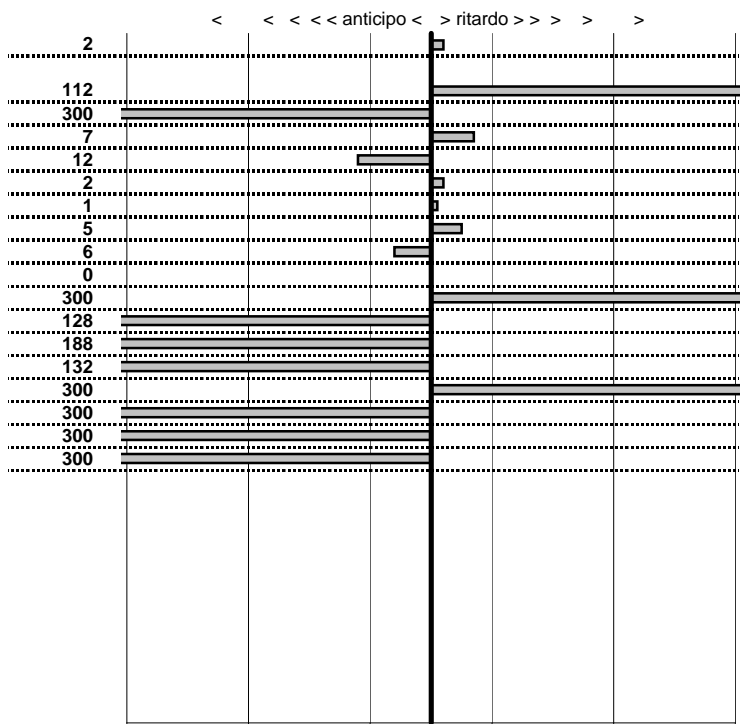

- Cronologi - Penalità - Statistiche -

PACIARONI GIAMPAOLO
AUTOBIANCHI A 112 ABARTH

14

26 in classifica

prova	t.imposto	start	stop	t.netto
PA31-Cittareale 3	0:00:06,00	19:18:37,71	19:18:43,73	0:00:06,02
PA33-Cittareale 5	0:00:08,00	19:18:53,66	19:19:02,78	0:00:09,12
PA34-Pian De Roche 1	1:34:59,00	19:19:02,78	20:53:57,59	0:94:54,81
PA35-Pian De Roche 2	0:00:07,00	20:53:57,59	20:54:04,66	0:00:07,07
PA36-Pian De Roche 3	0:00:09,00	20:54:04,66	20:54:13,54	0:00:08,88
PA37-Pian De Roche 4	0:00:07,00	20:54:13,54	20:54:20,56	0:00:07,02
PA38-Campoforogna 1	0:11:59,00	20:54:20,56	21:06:19,57	0:11:59,01
PA39-Campoforogna 2	0:00:08,00	21:06:19,57	21:06:27,62	0:00:08,05
PA40-Campoforogna 3	0:00:07,00	21:06:27,62	21:06:34,56	0:00:06,94
PA41-Campoforogna 4	0:00:05,00	21:06:34,56	21:06:39,56	0:00:05,00
PA42-Campostella 1	0:24:55,00	21:06:39,56	21:33:46,96	0:27:07,40
PA43-Campostella 2	0:00:06,00	21:33:46,96	21:33:51,68	0:00:04,72
PA44-Campostella 3	0:00:07,00	21:33:51,68	21:33:56,80	0:00:05,12
PA45-Campostella 4	0:00:05,00	21:33:56,80	21:34:00,48	0:00:03,68
PA46-Vallolina 1	0:09:59,00	21:34:00,48	00:00:00,00	12:94:00,48
PA47-Vallolina 2	0:00:07,00	00:00:00,00	00:00:00,00	0:00:00,00
PA48-Vallolina 3	0:00:06,00	00:00:00,00	00:00:00,00	0:00:00,00
PA49-Vallolina 4	0:00:05,00	00:00:00,00	00:00:00,00	0:00:00,00

SOMMA PENALITA' 3.180
MEDIA PENALITA' 66,3

ALTRE PENALITA' 0
TOTALE PENALITA' 5.692