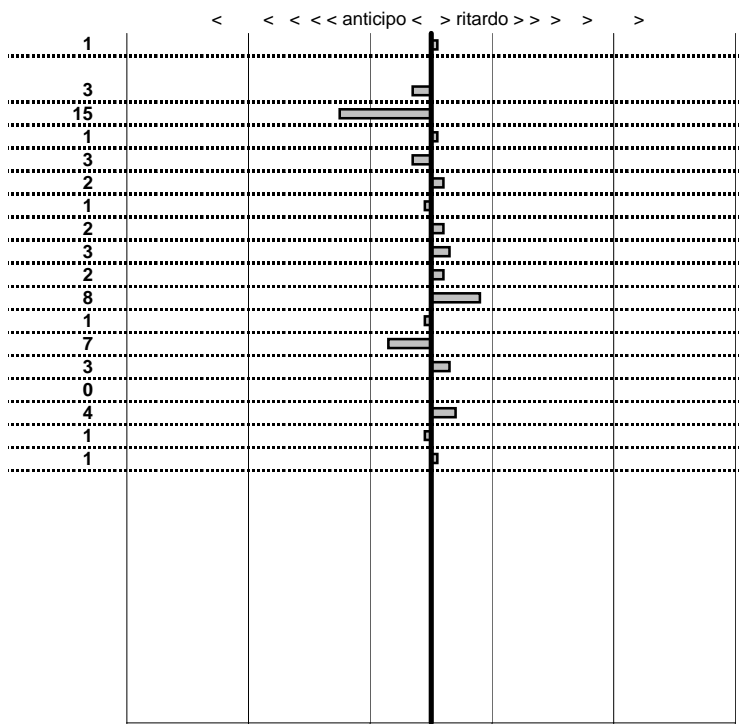

- Cronologi - Penalità - Statistiche -

**GAGGIOLI MARCO**  
**LANCIA FULVIA COUPE'**

**5**

**1** in classifica

prova	t.imposto	start	stop	t.netto
PA31-Cittareale 3	0:00:06,00	19:09:19,08	19:09:25,09	0:00:06,01
PA33-Cittareale 5	0:00:08,00	19:09:33,21	19:09:41,18	0:00:07,97
PA34-Pian De Roche 1	1:34:59,00	19:09:41,18	20:44:40,03	0:94:58,85
PA35-Pian De Roche 2	0:00:07,00	20:44:40,03	20:44:47,04	0:00:07,01
PA36-Pian De Roche 3	0:00:09,00	20:44:47,04	20:44:56,01	0:00:08,97
PA37-Pian De Roche 4	0:00:07,00	20:44:56,01	20:45:03,03	0:00:07,02
PA38-Campoforogna 1	0:11:59,00	20:45:03,03	20:57:02,02	0:11:58,99
PA39-Campoforogna 2	0:00:08,00	20:57:02,02	20:57:10,04	0:00:08,02
PA40-Campoforogna 3	0:00:07,00	20:57:10,04	20:57:17,07	0:00:07,03
PA41-Campoforogna 4	0:00:05,00	20:57:17,07	20:57:22,09	0:00:05,02
PA42-Campostella 1	0:24:55,00	20:57:22,09	21:22:17,17	0:24:55,08
PA43-Campostella 2	0:00:06,00	21:22:17,17	21:22:23,16	0:00:05,99
PA44-Campostella 3	0:00:07,00	21:22:23,16	21:22:30,09	0:00:06,93
PA45-Campostella 4	0:00:05,00	21:22:30,09	21:22:35,12	0:00:05,03
PA46-Vallolina 1	0:09:59,00	21:22:35,12	21:32:34,12	0:09:59,00
PA47-Vallolina 2	0:00:07,00	21:32:34,12	21:32:41,16	0:00:07,04
PA48-Vallolina 3	0:00:06,00	21:32:41,16	21:32:47,15	0:00:05,99
PA49-Vallolina 4	0:00:05,00	21:32:47,15	21:32:52,16	0:00:05,01