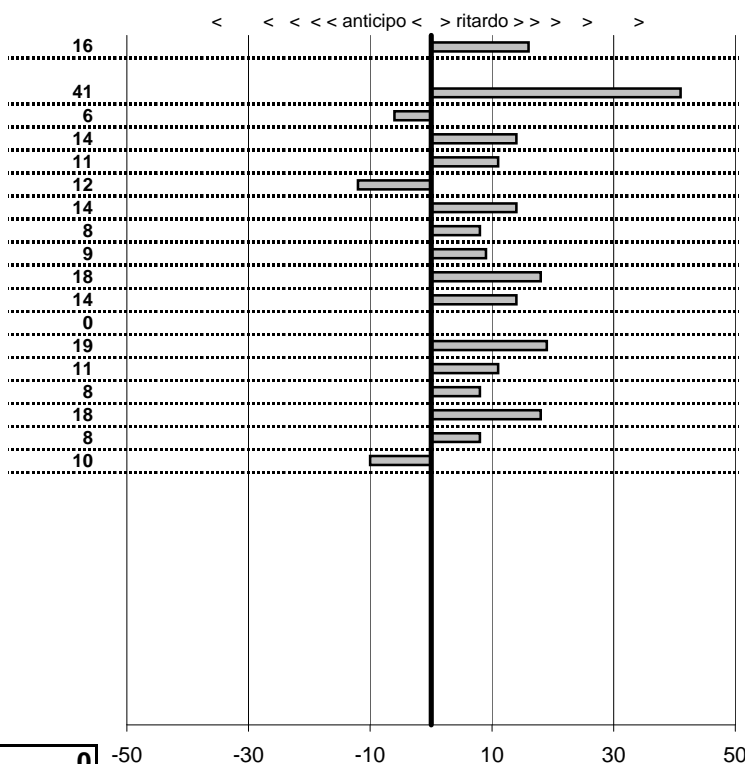

- Cronologi - Penalità - Statistiche -

PEPE FABIO MASSIMO **9**
AUTOBIANCHI A 112 ABARTH

7 in classifica

prova	t.imposto	start	stop	t.netto
PA31-Cittareale 3	0:00:06,00	19:39:05,63	19:39:11,79	0:00:06,16
PA33-Cittareale 5	0:00:08,00	19:39:20,62	19:39:29,03	0:00:08,41
PA34-Pian De Roche 1	1:34:59,00	19:39:29,03	21:14:28,09	0:94:59,06
PA35-Pian De Roche 2	0:00:07,00	21:14:28,09	21:14:35,23	0:00:07,14
PA36-Pian De Roche 3	0:00:09,00	21:14:35,23	21:14:44,34	0:00:09,11
PA37-Pian De Roche 4	0:00:07,00	21:14:44,34	21:14:51,22	0:00:06,88
PA38-Campoforogna 1	0:11:59,00	21:14:51,22	21:26:50,36	0:11:59,14
PA39-Campoforogna 2	0:00:08,00	21:26:50,36	21:26:58,44	0:00:08,08
PA40-Campoforogna 3	0:00:07,00	21:26:58,44	21:27:05,53	0:00:07,09
PA41-Campoforogna 4	0:00:05,00	21:27:05,53	21:27:10,71	0:00:05,18
PA42-Campostella 1	0:24:55,00	21:27:10,71	21:52:05,85	0:24:55,14
PA43-Campostella 2	0:00:06,00	21:52:05,85	21:52:11,85	0:00:06,00
PA44-Campostella 3	0:00:07,00	21:52:11,85	21:52:19,04	0:00:07,19
PA45-Campostella 4	0:00:05,00	21:52:19,04	21:52:24,15	0:00:05,11
PA46-Vallolina 1	0:09:59,00	21:52:24,15	22:02:23,23	0:09:59,08
PA47-Vallolina 2	0:00:07,00	22:02:23,23	22:02:30,41	0:00:07,18
PA48-Vallolina 3	0:00:06,00	22:02:30,41	22:02:36,49	0:00:06,08
PA49-Vallolina 4	0:00:05,00	22:02:36,49	22:02:41,39	0:00:04,90

SOMMA PENALITA' **513**
MEDIA PENALITA' **10,7**

ALTRE PENALITA' **0**
TOTALE PENALITA' **944**