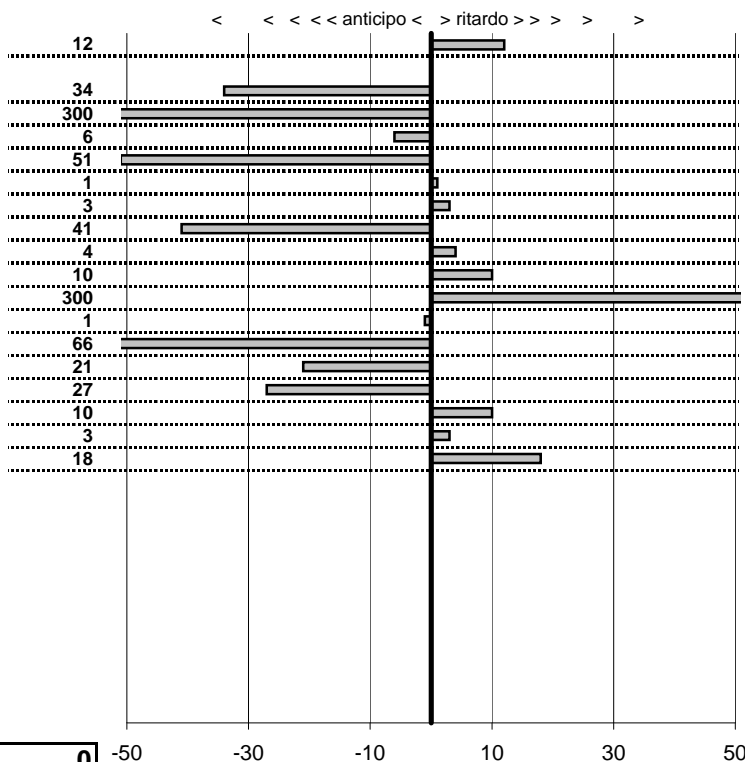

- Cronologi - Penalità - Statistiche -

LEONE MONIQUE
FIAT 124 ABARTH

21

22 in classifica

prova	t.imposto	start	stop	t.netto
PA31-Cittareale 3	0:00:06,00	19:26:12,87	19:26:18,99	0:00:06,12
PA33-Cittareale 5	0:00:08,00	19:26:25,95	19:26:33,61	0:00:07,66
PA34-Pian De Roche 1	1:34:59,00	19:26:33,61	21:01:38,50	0:95:04,89
PA35-Pian De Roche 2	0:00:07,00	21:01:38,50	21:01:45,44	0:00:06,94
PA36-Pian De Roche 3	0:00:09,00	21:01:45,44	21:01:53,93	0:00:08,49
PA37-Pian De Roche 4	0:00:07,00	21:01:53,93	21:02:00,94	0:00:07,01
PA38-Campoforogna 1	0:11:59,00	21:02:00,94	21:13:59,97	0:11:59,03
PA39-Campoforogna 2	0:00:08,00	21:13:59,97	21:14:07,56	0:00:07,59
PA40-Campoforogna 3	0:00:07,00	21:14:07,56	21:14:14,60	0:00:07,04
PA41-Campoforogna 4	0:00:05,00	21:14:14,60	21:14:19,70	0:00:05,10
PA42-Campostella 1	0:24:55,00	21:14:19,70	21:42:35,98	0:28:16,28
PA43-Campostella 2	0:00:06,00	21:42:35,98	21:42:41,97	0:00:05,99
PA44-Campostella 3	0:00:07,00	21:42:41,97	21:42:48,31	0:00:06,34
PA45-Campostella 4	0:00:05,00	21:42:48,31	21:42:53,10	0:00:04,79
PA46-Vallolina 1	0:09:59,00	21:42:53,10	21:52:51,83	0:09:58,73
PA47-Vallolina 2	0:00:07,00	21:52:51,83	21:52:58,93	0:00:07,10
PA48-Vallolina 3	0:00:06,00	21:52:58,93	21:53:04,96	0:00:06,03
PA49-Vallolina 4	0:00:05,00	21:53:04,96	21:53:10,14	0:00:05,18

SOMMA PENALITA' **2.107**
MEDIA PENALITA' **43,9**

ALTRE PENALITA' **0**
TOTALE PENALITA' **3.645**