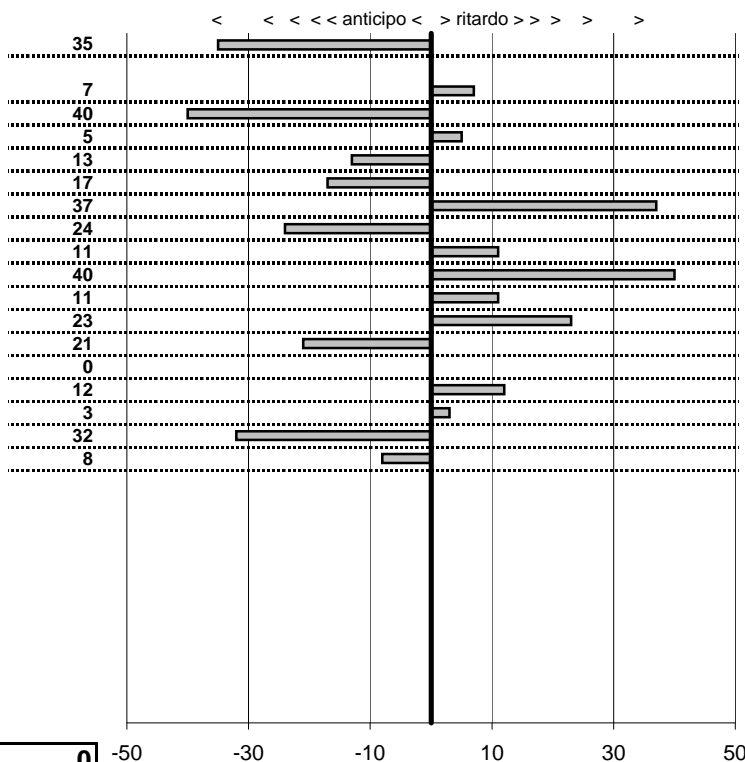

- Cronologi - Penalità - Statistiche -

MANCINELLI MARIANO | **7**
A.R. GIULIETTA SPRINT

15 in classifica

prova	t.imposto	start	stop	t.netto
PA31-Cittareale 3	0:00:06,00	19:11:22,52	19:11:28,17	0:00:05,65
PA33-Cittareale 5	0:00:08,00	19:11:36,32	19:11:44,39	0:00:08,07
PA34-Pian De Roche 1	1:34:59,00	19:11:44,39	20:46:42,99	0:94:58,60
PA35-Pian De Roche 2	0:00:07,00	20:46:42,99	20:46:50,04	0:00:07,05
PA36-Pian De Roche 3	0:00:09,00	20:46:50,04	20:46:58,91	0:00:08,87
PA37-Pian De Roche 4	0:00:07,00	20:46:58,91	20:47:05,74	0:00:06,83
PA38-Campoforogna 1	0:11:59,00	20:47:05,74	20:59:05,11	0:11:59,37
PA39-Campoforogna 2	0:00:08,00	20:59:05,11	20:59:12,87	0:00:07,76
PA40-Campoforogna 3	0:00:07,00	20:59:12,87	20:59:19,98	0:00:07,11
PA41-Campoforogna 4	0:00:05,00	20:59:19,98	20:59:25,38	0:00:05,40
PA42-Campostella 1	0:24:55,00	20:59:25,38	21:24:20,49	0:24:55,11
PA43-Campostella 2	0:00:06,00	21:24:20,49	21:24:26,72	0:00:06,23
PA44-Campostella 3	0:00:07,00	21:24:26,72	21:24:33,51	0:00:06,79
PA45-Campostella 4	0:00:05,00	21:24:33,51	21:24:38,51	0:00:05,00
PA46-Vallolina 1	0:09:59,00	21:24:38,51	21:34:37,63	0:09:59,12
PA47-Vallolina 2	0:00:07,00	21:34:37,63	21:34:44,66	0:00:07,03
PA48-Vallolina 3	0:00:06,00	21:34:44,66	21:34:50,34	0:00:05,68
PA49-Vallolina 4	0:00:05,00	21:34:50,34	21:34:55,26	0:00:04,92

SOMMA PENALITA' **1.062**
MEDIA PENALITA' **22,1**

ALTRE PENALITA' **0**
TOTALE PENALITA' **1.710**