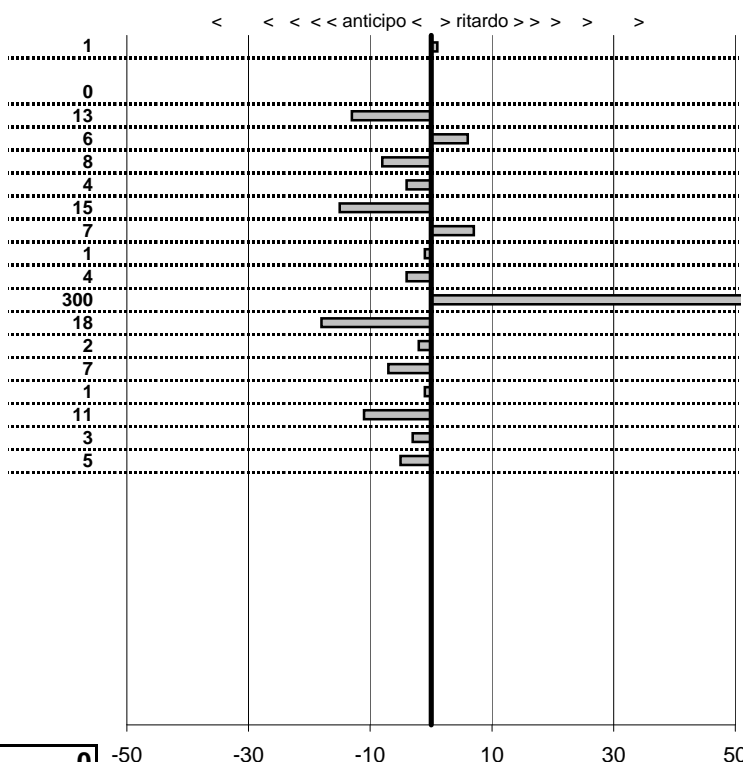

- Cronologi - Penalità - Statistiche -

**CARNEVALI ANDREA**  
**ALFA ROMEO GT 2000 VELOCE**

**13**

**8** in classifica

prova	t.imposto	start	stop	t.netto
PA31-Cittareale 3	0:00:06,00	19:17:33,64	19:17:39,65	0:00:06,01
PA33-Cittareale 5	0:00:08,00	19:17:49,10	19:17:57,10	0:00:08,00
PA34-Pian De Roche 1	1:34:59,00	19:17:57,10	20:52:55,97	0:94:58,87
PA35-Pian De Roche 2	0:00:07,00	20:52:55,97	20:53:03,03	0:00:07,06
PA36-Pian De Roche 3	0:00:09,00	20:53:03,03	20:53:11,95	0:00:08,92
PA37-Pian De Roche 4	0:00:07,00	20:53:11,95	20:53:18,91	0:00:06,96
PA38-Campoforogna 1	0:11:59,00	20:53:18,91	21:05:17,76	0:11:58,85
PA39-Campoforogna 2	0:00:08,00	21:05:17,76	21:05:25,83	0:00:08,07
PA40-Campoforogna 3	0:00:07,00	21:05:25,83	21:05:32,82	0:00:06,99
PA41-Campoforogna 4	0:00:05,00	21:05:32,82	21:05:37,78	0:00:04,96
PA42-Campostella 1	0:24:55,00	21:05:37,78	21:31:58,74	0:26:20,96
PA43-Campostella 2	0:00:06,00	21:31:58,74	21:32:04,56	0:00:05,82
PA44-Campostella 3	0:00:07,00	21:32:04,56	21:32:11,54	0:00:06,98
PA45-Campostella 4	0:00:05,00	21:32:11,54	21:32:16,47	0:00:04,93
PA46-Vallolina 1	0:09:59,00	21:32:16,47	21:42:15,46	0:09:58,99
PA47-Vallolina 2	0:00:07,00	21:42:15,46	21:42:22,35	0:00:06,89
PA48-Vallolina 3	0:00:06,00	21:42:22,35	21:42:28,32	0:00:05,97
PA49-Vallolina 4	0:00:05,00	21:42:28,32	21:42:33,27	0:00:04,95