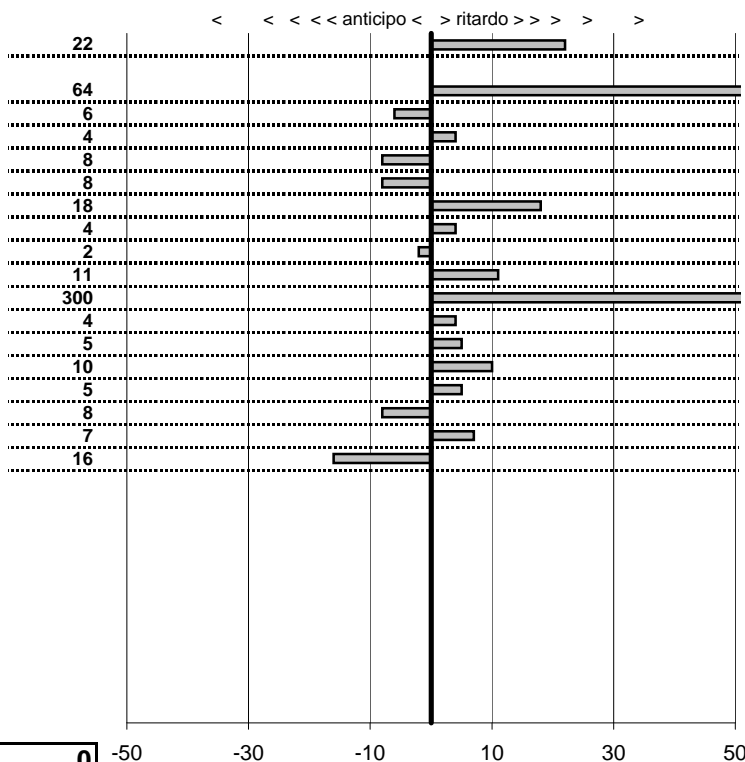

- Cronologi - Penalità - Statistiche -

BOSCOLO WILMER
INNOCENTI MINI COOPER

16

9 in classifica

prova	t.imposto	start	stop	t.netto
PA31-Cittareale 3	0:00:06,00	19:20:52,04	19:20:58,26	0:00:06,22
PA33-Cittareale 5	0:00:08,00	19:21:09,42	19:21:18,06	0:00:08,64
PA34-Pian De Roche 1	1:34:59,00	19:21:18,06	20:56:17,00	0:94:58,94
PA35-Pian De Roche 2	0:00:07,00	20:56:17,00	20:56:24,04	0:00:07,04
PA36-Pian De Roche 3	0:00:09,00	20:56:24,04	20:56:32,96	0:00:08,92
PA37-Pian De Roche 4	0:00:07,00	20:56:32,96	20:56:39,88	0:00:06,92
PA38-Campoforogna 1	0:11:59,00	20:56:39,88	21:08:39,06	0:11:59,18
PA39-Campoforogna 2	0:00:08,00	21:08:39,06	21:08:47,10	0:00:08,04
PA40-Campoforogna 3	0:00:07,00	21:08:47,10	21:08:54,08	0:00:06,98
PA41-Campoforogna 4	0:00:05,00	21:08:54,08	21:08:59,19	0:00:05,11
PA42-Campostella 1	0:24:55,00	21:08:59,19	21:36:16,02	0:27:16,83
PA43-Campostella 2	0:00:06,00	21:36:16,02	21:36:22,06	0:00:06,04
PA44-Campostella 3	0:00:07,00	21:36:22,06	21:36:29,11	0:00:07,05
PA45-Campostella 4	0:00:05,00	21:36:29,11	21:36:34,21	0:00:05,10
PA46-Vallolina 1	0:09:59,00	21:36:34,21	21:46:33,26	0:09:59,05
PA47-Vallolina 2	0:00:07,00	21:46:33,26	21:46:40,18	0:00:06,92
PA48-Vallolina 3	0:00:06,00	21:46:40,18	21:46:46,25	0:00:06,07
PA49-Vallolina 4	0:00:05,00	21:46:46,25	21:46:51,09	0:00:04,84

SOMMA PENALITA' 703
MEDIA PENALITA' 14,6

ALTRE PENALITA' 0
TOTALE PENALITA' 1.216