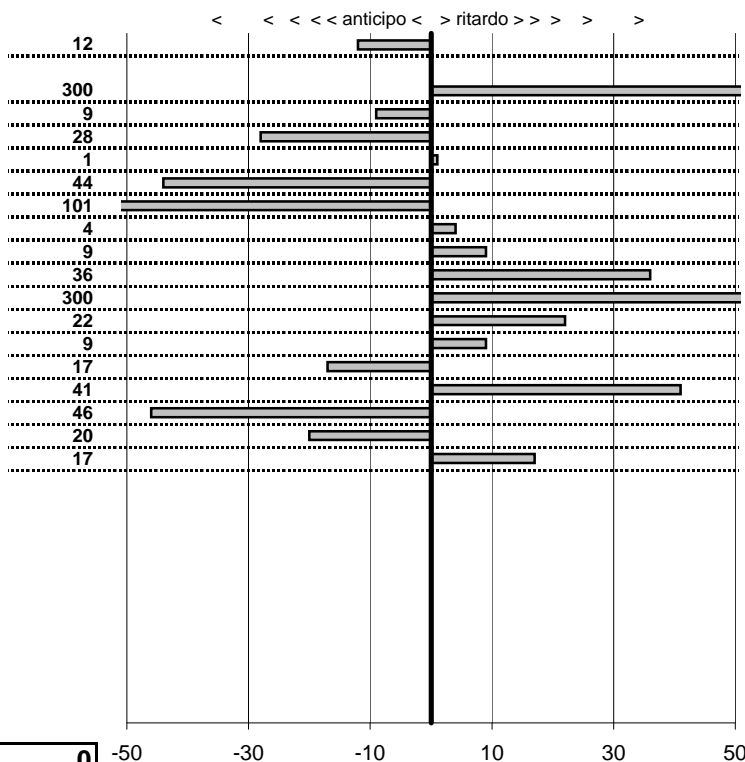

- Cronologi - Penalità - Statistiche -

**TRAVAGLINI VINCENZO** **57**  
 FIAT 124 SPIDER EUROPA

**34** in classifica

prova	t.imposto	start	stop	t.netto
PA31-Cittareale 3	0:00:06,00	20:00:02,10	20:00:07,98	0:00:05,88
PA33-Cittareale 5	0:00:08,00	20:00:14,92	20:00:27,19	0:00:12,27
PA34-Pian De Roche 1	1:34:59,00	20:00:27,19	21:35:26,10	0:94:58,91
PA35-Pian De Roche 2	0:00:07,00	21:35:26,10	21:35:32,82	0:00:06,72
PA36-Pian De Roche 3	0:00:09,00	21:35:32,82	21:35:41,83	0:00:09,01
PA37-Pian De Roche 4	0:00:07,00	21:35:41,83	21:35:48,39	0:00:06,56
PA38-Campoforogna 1	0:11:59,00	21:35:48,39	21:47:46,38	0:11:57,99
PA39-Campoforogna 2	0:00:08,00	21:47:46,38	21:47:54,42	0:00:08,04
PA40-Campoforogna 3	0:00:07,00	21:47:54,42	21:48:01,51	0:00:07,09
PA41-Campoforogna 4	0:00:05,00	21:48:01,51	21:48:06,87	0:00:05,36
PA42-Campostella 1	0:24:55,00	21:48:06,87	22:16:40,39	0:28:33,52
PA43-Campostella 2	0:00:06,00	22:16:40,39	22:16:46,61	0:00:06,22
PA44-Campostella 3	0:00:07,00	22:16:46,61	22:16:53,70	0:00:07,09
PA45-Campostella 4	0:00:05,00	22:16:53,70	22:16:58,53	0:00:04,83
PA46-Vallolina 1	0:09:59,00	22:16:58,53	22:26:57,94	0:09:59,41
PA47-Vallolina 2	0:00:07,00	22:26:57,94	22:27:04,48	0:00:06,54
PA48-Vallolina 3	0:00:06,00	22:27:04,48	22:27:10,28	0:00:05,80
PA49-Vallolina 4	0:00:05,00	22:27:10,28	22:27:15,45	0:00:05,17